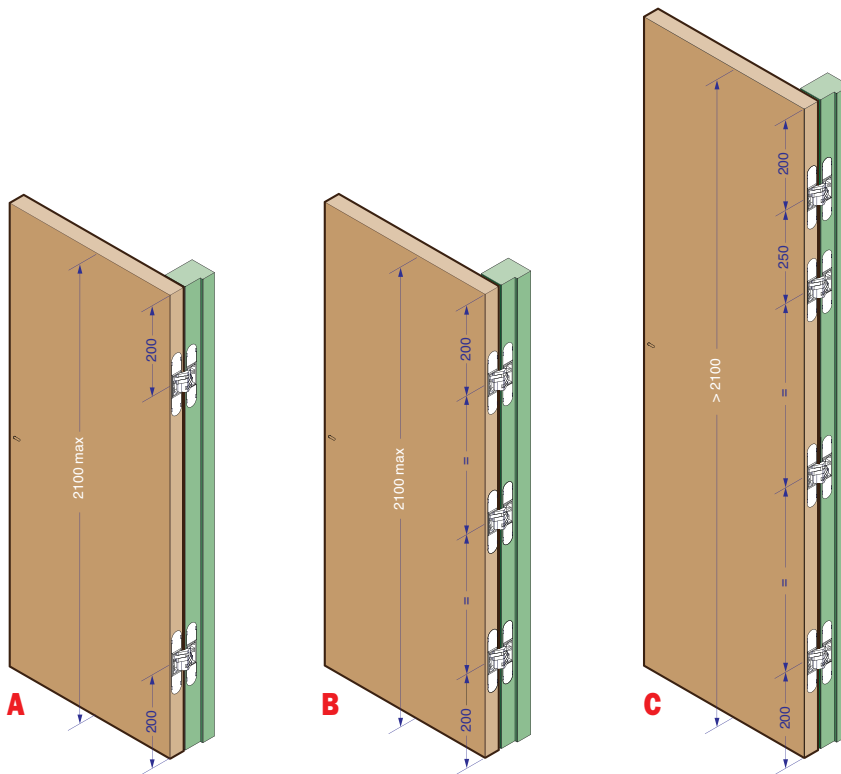

731 116,5x25,8 mm

Cod.	Steel		
CI000731OTT00	brass	180°	4
CI000731NIK00	nickel	180°	4
CI000731BRO00	bronze	180°	4

Mortise dimensions

Cross section

731 116,5x25,8 mm

Load capacity

Wings
850 mm wide

- up to 2100 mm high
 - A** - 2 hinges 70 kg
 - B** - 3 hinges 90 kg
- over 2100 mm high
 - C** - 4 hinges 90 kg