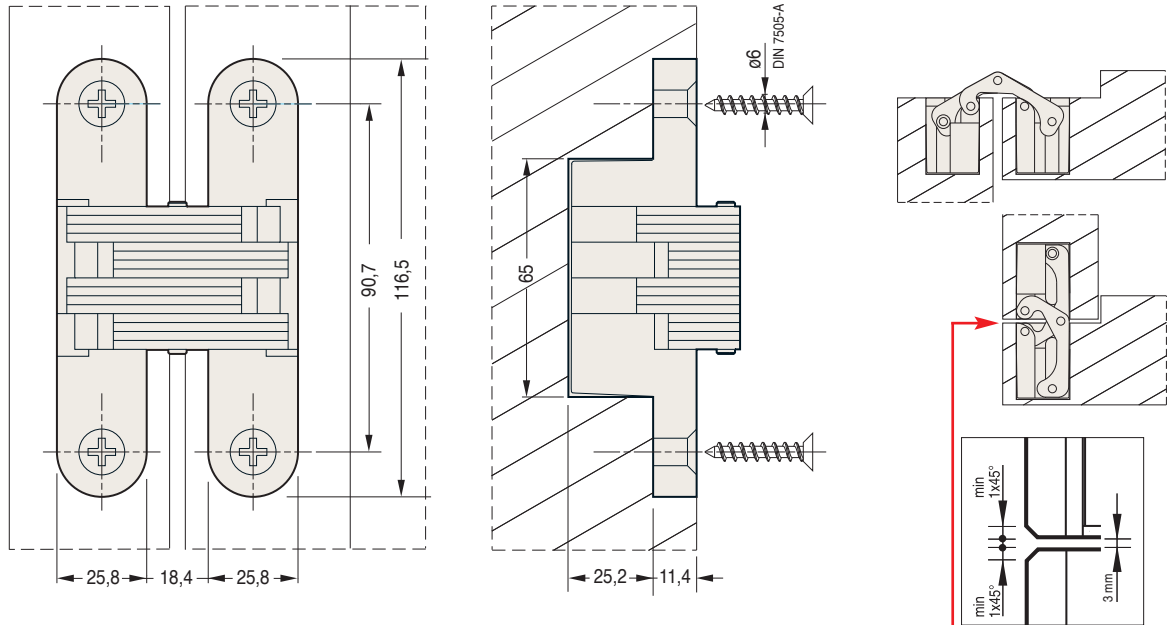

731 116,5x25,8 mm

Cod.	Steel		
CI000731OTT00	brass	180°	4
CI000731NIK00	nickel	180°	4
CI000731BRO00	bronze	180°	4

Mortise dimensions

Cross section

731 116,5x25,8 mm

Load capacity

Wings
850 mm wide

- up to 2100 mm high
 - A** - 2 hinges 70 kg
 - B** - 3 hinges 90 kg
- over 2100 mm high
 - C** - 4 hinges 90 kg