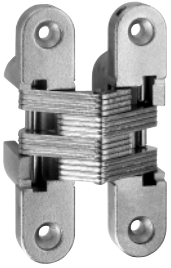

731 116,5x25,8 mm

Cod.	Steel		
CI000731OTT00	brass	180°	4
CI000731NIK00	nickel	180°	4
CI000731BRO00	bronze	180°	4

Mortise dimensions

Cross section

731 116,5x25,8 mm

Load capacity

Wings
850 mm wide

- up to 2100 mm high
 - A** - 2 hinges 70 kg
 - B** - 3 hinges 90 kg
- over 2100 mm high
 - C** - 4 hinges 90 kg