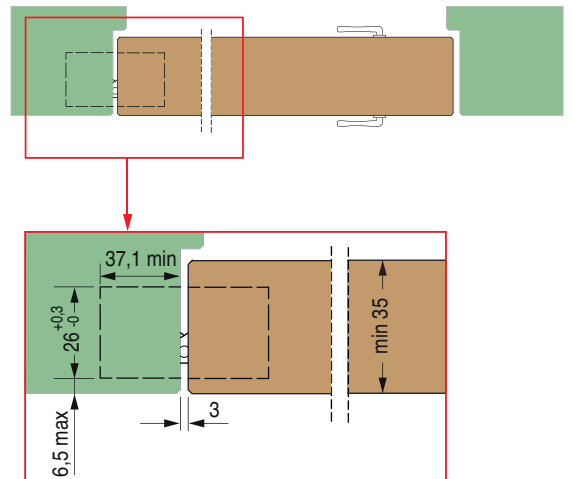

731 116,5x25,8 mm

Cod.	Steel		
CI000731OTT00	brass	180°	4
CI000731NIK00	nickel	180°	4
CI000731BRO00	bronze	180°	4

Mortise dimensions

Cross section

731 116,5x25,8 mm

Load capacity

Wings
850 mm wide

- up to 2100 mm high
 - A** - 2 hinges 70 kg
 - B** - 3 hinges 90 kg
- over 2100 mm high
 - C** - 4 hinges 90 kg