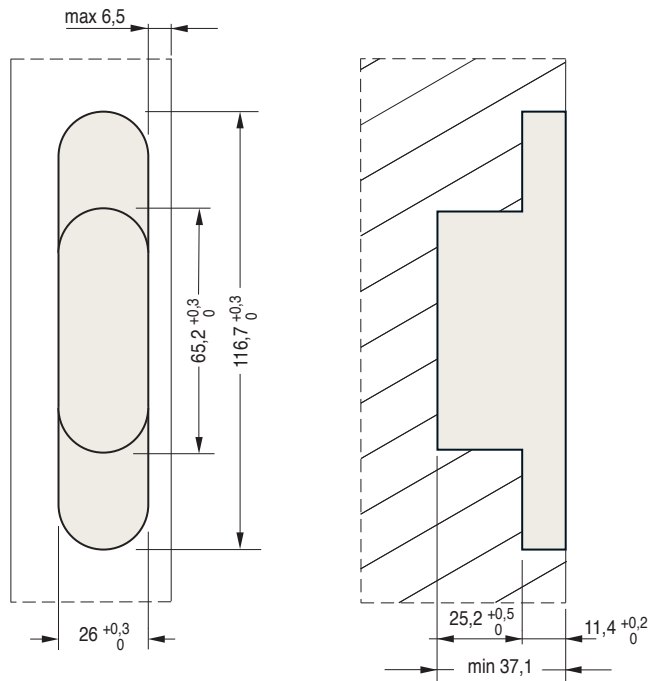

731 116,5x25,8 mm

Cod.	Steel		
CI000731OTT00	brass	180°	4
CI000731NIK00	nickel	180°	4
CI000731BRO00	bronze	180°	4

Mortise dimensions

Cross section

731 116,5x25,8 mm

Load capacity

Wings
850 mm wide

- up to 2100 mm high
 - A** - 2 hinges 70 kg
 - B** - 3 hinges 90 kg
- over 2100 mm high
 - C** - 4 hinges 90 kg