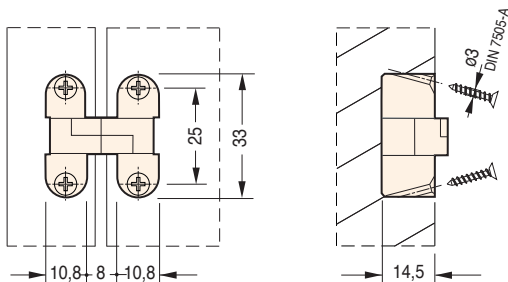

2020

33x10,8 mm

Cod.	Brass		
CI002020BIA00	nickel-plated - white nylon	180°	20
CI002020MAR00	bronze-plated - brown nylon	180°	20
CI002020NER00	burnished-plated - black nylon	180°	20

Slot measurement