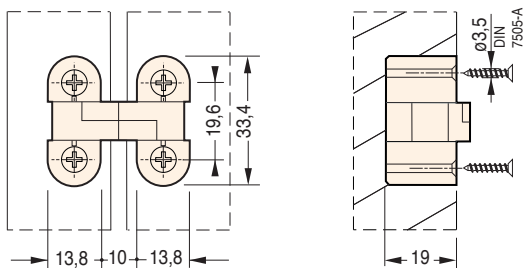

**2022**  
33,4x13,8 mm

| Cod.          | Brass                          |      |    |
|---------------|--------------------------------|------|----|
| CI002022NER00 | burnished-plated - black nylon | 180° | 50 |
| CI002022BIA00 | nickel-plated - white nylon    | 180° | 50 |
| CI002022MAR00 | bronze-plated - brown nylon    | 180° | 50 |

Slot measurement