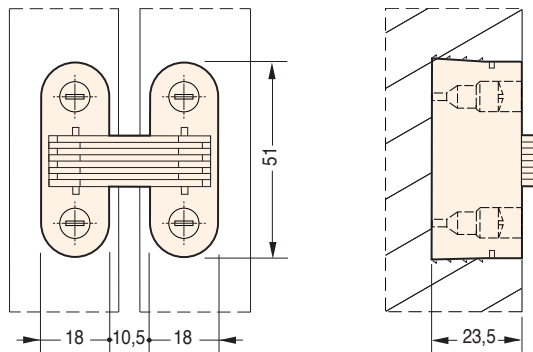

2024

51x17,8 mm

Cod.	Steel		
CI002024MAR00	bronze-plated - brown nylon	180°	30
CI002024BIA00	zinc chromium - white nylon	180°	30

Slot measurement