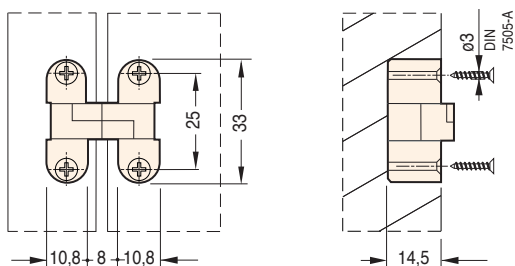

2025

33x10,8 mm

Cod.	Brass		
CI002025BIA00	nickel-plated - white nylon	180°	50
CI002025MAR00	bronze-plated - brown nylon	180°	50
CI002025NER00	burnished-plated - black nylon	180°	50

Slot measurement