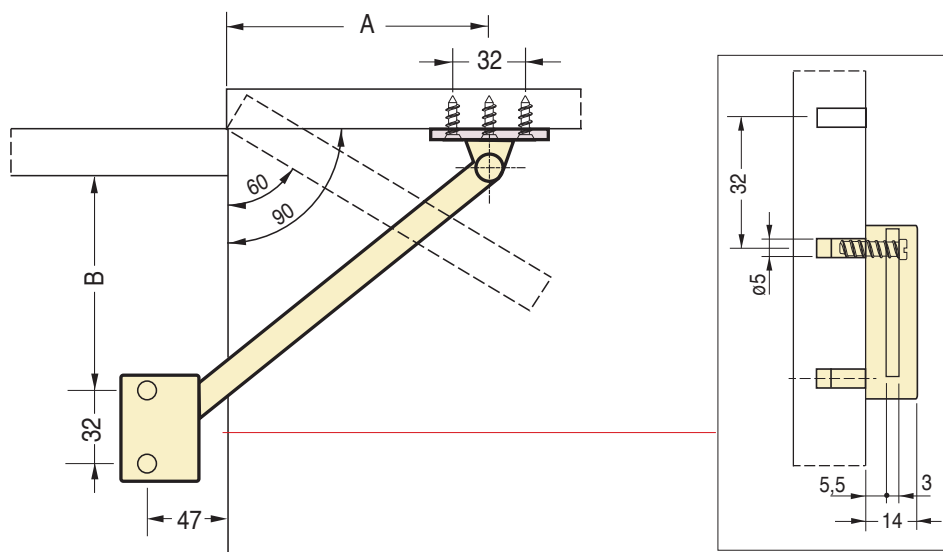

# 2050

Nickel-plated steel

Art.	mm	Cod.	Dx	Sx	
<b>2050</b>	Brown nylon 150	<b>2050</b>	AT02050DMAR00	AT02050SMAR00	25
	200	<b>2051</b>	AT02051DMAR00	AT02051SMAR00	25
	250	<b>2052</b>	AT02052DMAR00	AT02052SMAR00	25
White nylon	150	<b>2050</b>	AT02050DBIA00	AT02050SBIA00	25
	200	<b>2051</b>	AT02051DBIA00	AT02051SBIA00	25
	250	<b>2052</b>	AT02052DBIA00	AT02052SBIA00	25
Black nylon	150	<b>2050</b>	AT02050DNER00	AT02050SNER00	25
	200	<b>2051</b>	AT02051DNER00	AT02051SNER00	25
	250	<b>2052</b>	AT02052DNER00	AT02052SNER00	25

Art.			A mm	B mm
<b>2050</b>	mm 150	60°	106	86
		90°	71	54
<b>2051</b>	mm 200	60°	150	150
		90°	110	86
<b>2052</b>	mm 250	60°	194	182
		90°	150	118