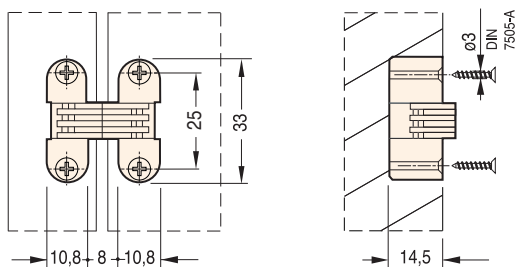

# 495

33x10,8 mm

Cod.	Steel		
CI000495BIA00	zinc - chromium-plated - white nylon	180°	50
CI000495MAR00	bronze-plated - brown nylon	180°	50

### Slot measurement