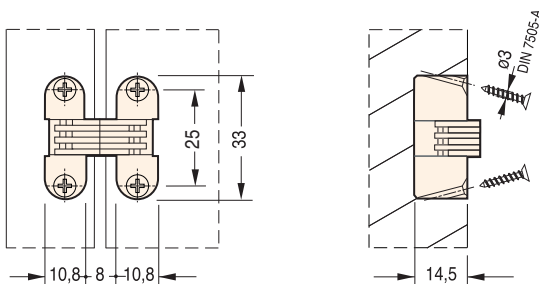

496

33x10,8 mm

Cod.	Steel		
CI000496BIA00	zinc chromium-plated white nylon	180°	50
CI000496MAR00	bronze-plated - brown nylon	180°	50

Slot measurement