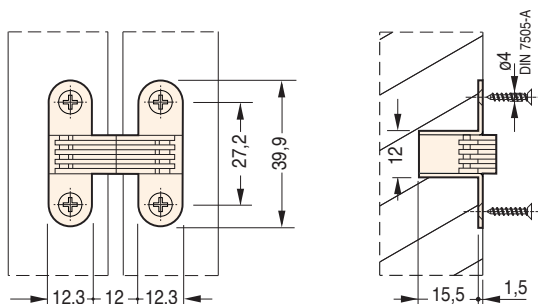

# 497

39,5x12 mm

Cod.	Steel		
CI000497OTT00	brass-plated	180°	20
CI000497NIK00	nickel-plated	180°	20
CI000497BRO00	bronze-plated	180°	20

## Slot measurement