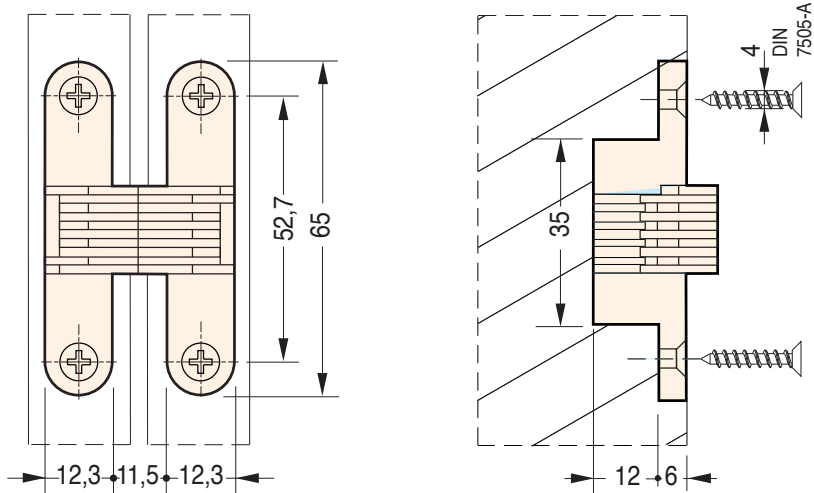

# 499

65x12,3 mm

Cod.	Steel		
C1000499OTT00	brass-plated - nylon	180°	50
C1000499NIK00	nickel-plated - nylon	180°	50
C1000499BRO00	bronze-plated - nylon	180°	50

## Slot measurement