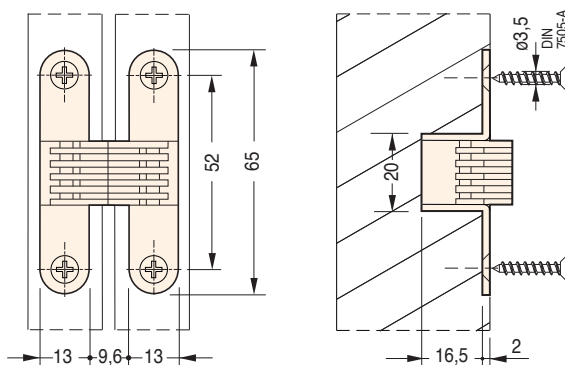

**502**  
64,8x13 mm

Cod.	Steel		
CI000 <b>502</b> OTT00	brass-plated	180°	20
CI000 <b>502</b> NIK00	nickel-plated	180°	20
CI000 <b>502</b> BRO00	bronze-plated	180°	20

Slot measurement