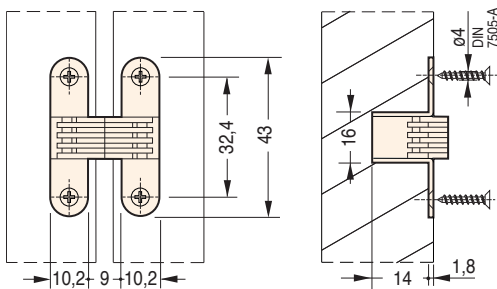

503

42,4x10 mm

Cod.	Steel		
CI000503OTT00	brass-plated	180°	20
CI000503NIK00	nickel-plated	180°	20
CI000503BRO00	bronze-plated	180°	20

Slot measurement