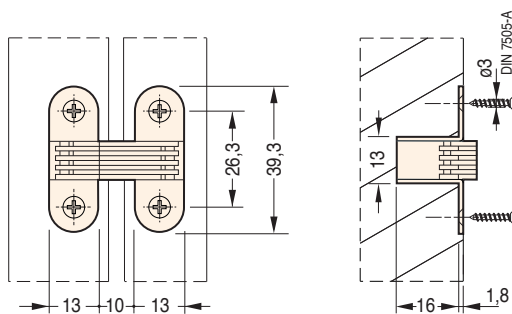

504

39,3x13 mm

Cod.	Steel		
CI000504OTT00	brass-plated	180°	20
CI000504NIK00	nickel-plated	180°	20
CI000504BRO00	bronze-plated	180°	20

Slot measurement