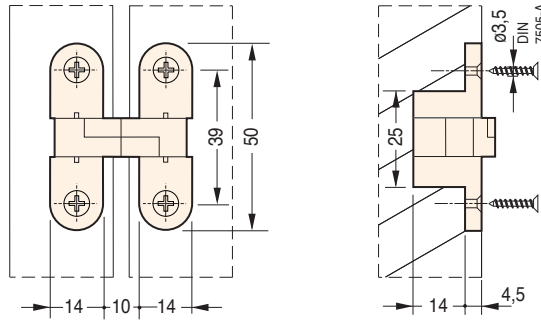

828
50x14 mm

Cod.	Brass and zinc alloy		
CI000828OTT00	brass-plated	180°	20
CI000828NIK00	nickel-plated	180°	20
CI000828BRO00	bronze-plated	180°	20

Slot measurement