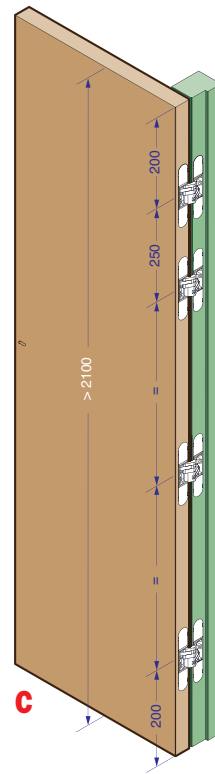

829 69,8x15,9 mm

Cod.	Steel and zinc alloy		
CI000829OTT00	brass	180°	20
CI000829NIK00	nickel	180°	20
CI000829BRO00	bronze	180°	20

Mortise dimensions

Cross section

829 69,8x15,9 mm

Capacity

Wings
850 mm wide

- up to 2100 mm high
A - 2 hinges 15 kg
B - 3 hinges 25 kg
- over 2100 mm high
C - 4 hinges 25 kg

Before using a door closer, contact our technical office at ph. +39 031 771316

All hinges must be adjusted