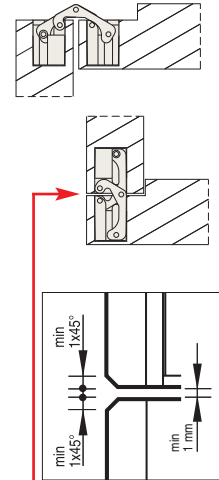

829 69,8x15,9 mm

Cod.	Steel and zinc alloy		
CI000829OTT00	brass	180°	20
CI000829NIK00	nickel	180°	20
CI000829BRO00	bronze	180°	20

Mortise dimensions

Cross section

829 69,8x15,9 mm

Capacity

Wings
850 mm wide

- up to 2100 mm high
A - 2 hinges 15 kg
B - 3 hinges 25 kg
- over 2100 mm high
C - 4 hinges 25 kg

Before using a door closer, contact our technical office at ph. +39 031 771316

All hinges must be adjusted