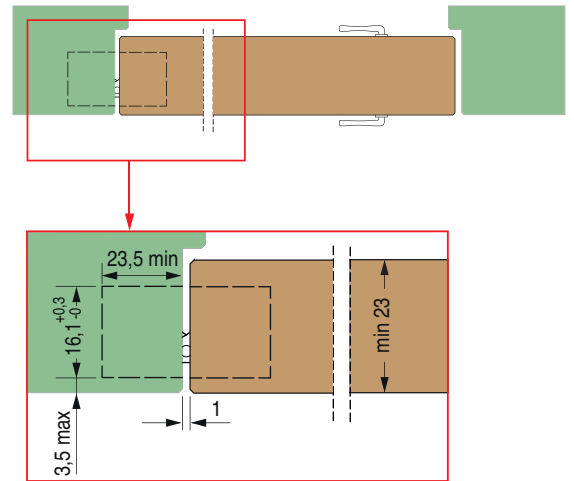

829 69,8x15,9 mm

Cod.	Steel and zinc alloy		
CI000829OTT00	brass	180°	20
CI000829NIK00	nickel	180°	20
CI000829BRO00	bronze	180°	20

Mortise dimensions

Cross section

829 69,8x15,9 mm

Capacity

Wings
850 mm wide

- up to 2100 mm high
A - 2 hinges 15 kg
B - 3 hinges 25 kg
- over 2100 mm high
C - 4 hinges 25 kg

Before using a door closer, contact our technical office at ph. +39 031 771316

All hinges must be adjusted