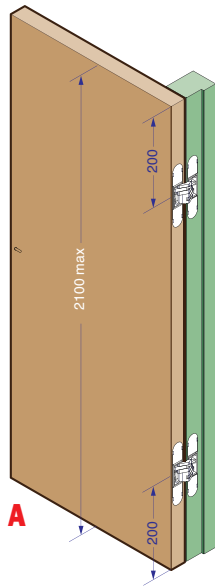

829 69,8x15,9 mm

Cod.	Steel and zinc alloy		
CI000829OTT00	brass	180°	20
CI000829NIK00	nickel	180°	20
CI000829BRO00	bronze	180°	20

Mortise dimensions

Cross section

829 69,8x15,9 mm

Capacity

Wings
850 mm wide

- up to 2100 mm high
A - 2 hinges 15 kg
B - 3 hinges 25 kg
- over 2100 mm high
C - 4 hinges 25 kg

Before using a door closer, contact our technical office at ph. +39 031 771316

All hinges must be adjusted