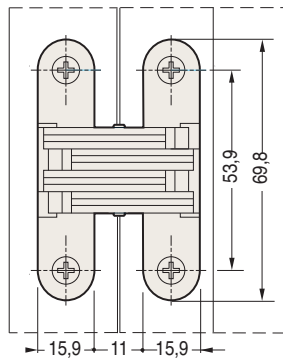

829 69,8x15,9 mm

Cod.	Steel and zinc alloy		
CI000829OTT00	brass	180°	20
CI000829NIK00	nickel	180°	20
CI000829BRO00	bronze	180°	20

Mortise dimensions

Cross section

829 69,8x15,9 mm

Capacity

Wings
850 mm wide

- up to 2100 mm high
A - 2 hinges 15 kg
B - 3 hinges 25 kg
- over 2100 mm high
C - 4 hinges 25 kg

Before using a door closer, contact our technical office at ph. +39 031 771316

All hinges must be adjusted