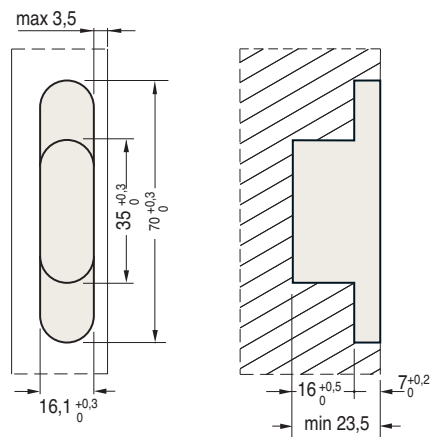

829 69,8x15,9 mm

Cod.	Steel and zinc alloy		
CI000829OTT00	brass	180°	20
CI000829NIK00	nickel	180°	20
CI000829BRO00	bronze	180°	20

Mortise dimensions

Cross section

829 69,8x15,9 mm

Capacity

Wings
850 mm wide

- up to 2100 mm high
A - 2 hinges 15 kg
B - 3 hinges 25 kg
- over 2100 mm high
C - 4 hinges 25 kg

Before using a door closer, contact our technical office at ph. +39 031 771316

All hinges must be adjusted