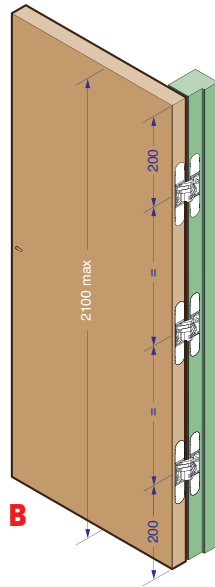

829 69,8x15,9 mm

Cod.	Steel and zinc alloy		
CI000829OTT00	brass	180°	20
CI000829NIK00	nickel	180°	20
CI000829BRO00	bronze	180°	20

Mortise dimensions

Cross section

829 69,8x15,9 mm

Capacity

Wings
850 mm wide

- up to 2100 mm high
A - 2 hinges 15 kg
B - 3 hinges 25 kg
- over 2100 mm high
C - 4 hinges 25 kg

Before using a door closer, contact our technical office at ph. +39 031 771316

All hinges must be adjusted