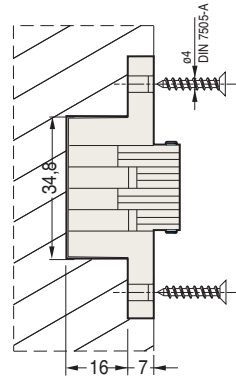

829 69,8x15,9 mm

Cod.	Steel and zinc alloy		
CI000829OTT00	brass	180°	20
CI000829NIK00	nickel	180°	20
CI000829BRO00	bronze	180°	20

Mortise dimensions

Cross section

829 69,8x15,9 mm

Capacity

Wings
850 mm wide

- up to 2100 mm high
A - 2 hinges 15 kg
B - 3 hinges 25 kg
- over 2100 mm high
C - 4 hinges 25 kg

Before using a door closer, contact our technical office at ph. +39 031 771316

All hinges must be adjusted