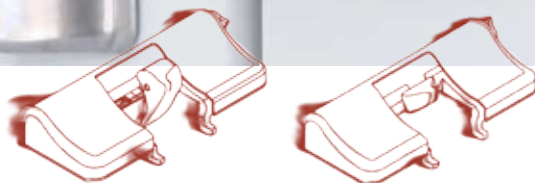

Wave

Soft-close for Ferrari hinges

Ferrari Wave: discover the functionality of advanced soft-closing

Wave is the new add-on, optional soft-closing system for Ferrari made in Italy hinges.

This damper is an outstanding solution for furniture doors, it provides excellent soft-closing performances.

The installation is quick, easy and completely tool-less: the damper is just clipped on the hinge cup.

Through the adjusting screw it is possible to calibrate the damping effect (-20% by two steps) even after the installation.